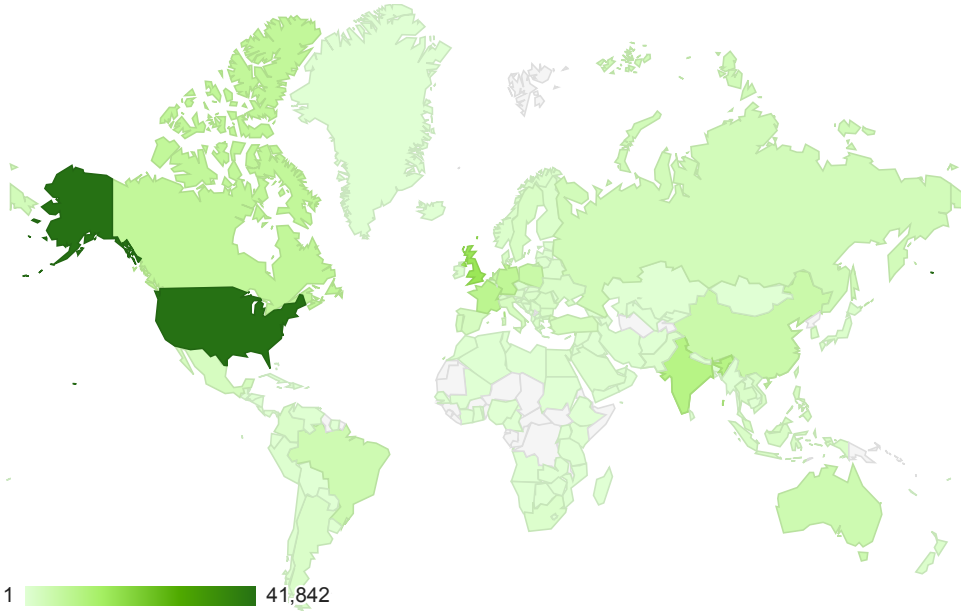

Location

% of visits: 100.00%

Map Overlay

Site Usage

Visits 184,054 % of Total: 100.00% (184,054)	Pages / Visit 2.09 Site Avg: 2.09 (0.00%)	Avg. Visit Duration 00:02:54 Site Avg: 00:02:54 (0.00%)	% New Visits 54.92% Site Avg: 54.92% (0.00%)	Bounce Rate 69.87% Site Avg: 69.87% (0.00%)
---	--	--	---	--

Country / Territory	Visits	Pages / Visit	Avg. Visit Duration	% New Visits	Bounce Rate
1. United States	41,842	2.07	00:02:44	57.89%	68.82%
2. United Kingdom	15,601	1.92	00:02:20	51.32%	71.23%
3. India	9,722	1.86	00:02:15	72.30%	74.03%
4. France	8,443	1.90	00:02:02	44.77%	76.94%
5. Germany	7,521	2.12	00:02:43	56.16%	66.91%
6. Canada	7,141	2.01	00:02:29	58.83%	70.14%
7. Netherlands	5,828	2.15	00:02:38	48.66%	67.48%
8. Poland	5,433	2.10	00:02:00	33.26%	67.11%
9. China	5,154	2.82	00:04:04	52.89%	61.95%
10. Australia	4,376	1.86	00:02:06	55.87%	70.57%
11. Brazil	4,198	2.29	00:02:33	64.84%	68.60%
12. Russia	3,267	2.12	00:02:16	41.90%	70.86%
13. Portugal	2,654	1.56	00:01:19	32.06%	85.38%
14. Belgium	2,468	2.10	00:02:46	41.77%	66.61%
15. Turkey	2,462	2.53	00:02:58	58.16%	67.42%
16. Taiwan	2,437	1.97	00:02:23	31.14%	78.05%
17. Mexico	2,435	2.61	00:03:45	49.40%	60.45%
18. Spain	2,401	2.01	00:01:56	60.39%	67.89%
19. Italy	2,246	2.09	00:02:22	68.52%	72.35%
20. Philippines	2,181	2.16	00:04:08	60.52%	69.92%